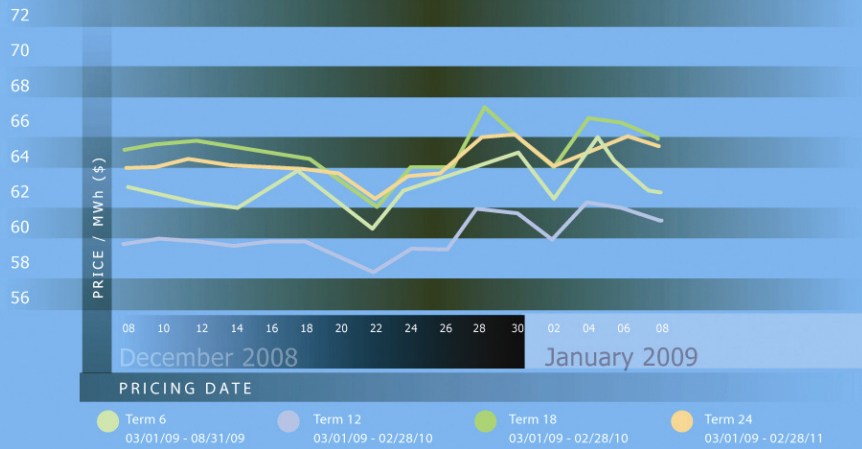

# REPORTS

PriceWatch Customer Price Trend (January 08, 2009)

PREV NEXT REPORT 1 REPORT 2 SUMMARY